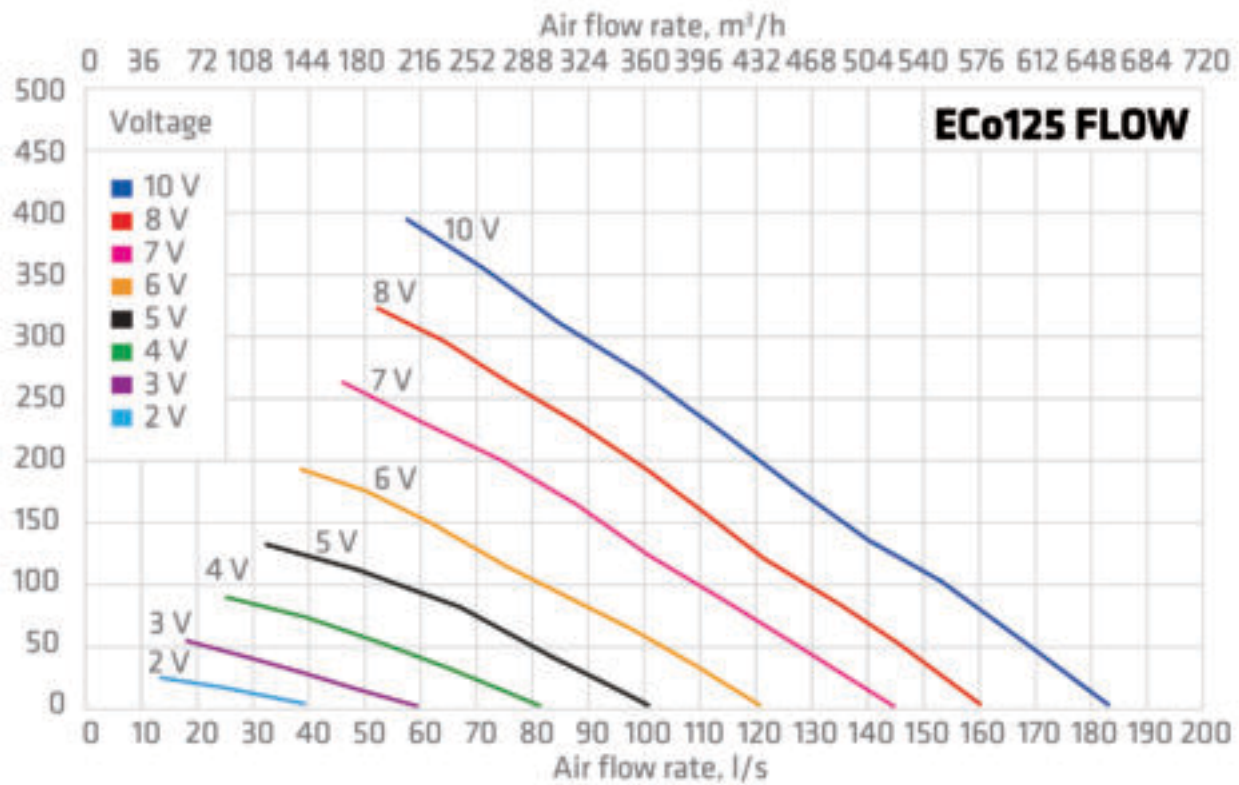

ECO125P/700 FLOW

Vilpe Oy Ab

Kauppatie 9, FI-65610 Mustasaari
Telephone +358 20 123 3200

24.07.2020

Sales & Technical Support | FI +358 20 123 3233 | EN +358 20 123 3222 | RU +358 20 123 3290 | SE +46 70 511 2020 | PL +48 71 740 2623
myynti@sktuote.fi | sales@sktuote.fi

FI: Pidätämme oikeuden muutoksiin ilman ennakkoilmoitusta.
SE: Vi reserverar oss för eventuella ändringar och fel i produktinformationen.
EN: We reserve the right to change these terms and conditions at any time.

RU: Мы оставляем за собой право на внесение изменений без предварительного уведомления.
PL: Zachowujemy prawo do zmian bez wcześniejszej informacji.
DE: Technische Änderungen behalten wir uns ohne vorherige Ankündigung vor.