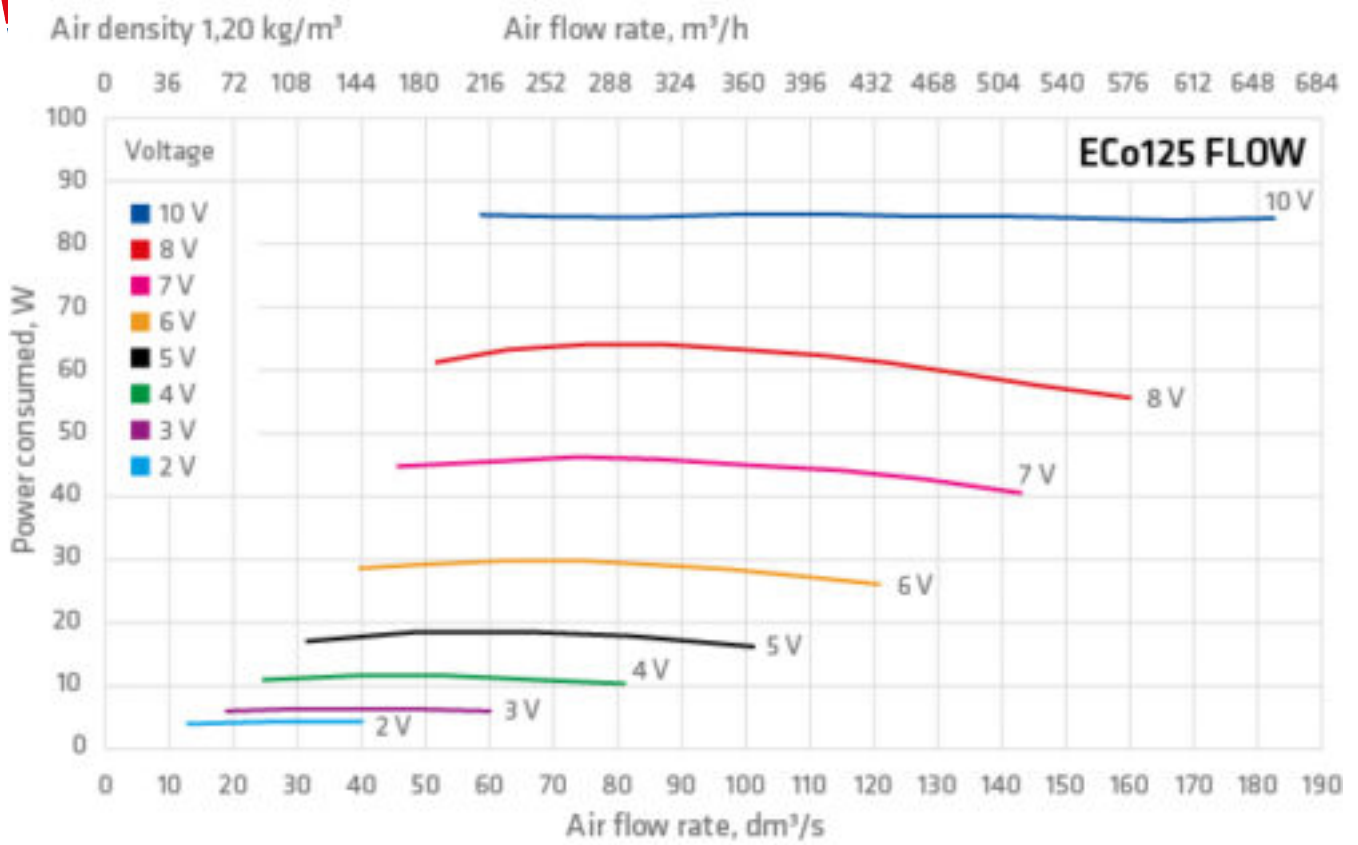

Vilpe Oy Ab

Kauppatie 9, FI-65610 Mustasaari
Telephone +358 20 123 3200

24.07.2020

Sales & Technical Support | FI +358 20 123 3233 | EN +358 20 123 3222 | RU +358 20 123 3290 | SE +46 70 511 2020 | PL +48 71 740 2623
myynti@sktuote.fi | sales@sktuote.fi

FI: Pidätämme oikeuden muutoksiin ilman ennakoilmoitusta.
SE: Vi reserverar oss för eventuella ändringar och fel i produktinformationen.
EN: We reserve the right to change these terms and conditions at any time.

RU: Мы оставляем за собой право на внесение изменений без предварительного уведомления.
PL: Zachowujemy prawo do zmian bez wcześniejszej informacji.
DE: Technische Änderungen behalten wir uns ohne vorherige Ankündigung vor.